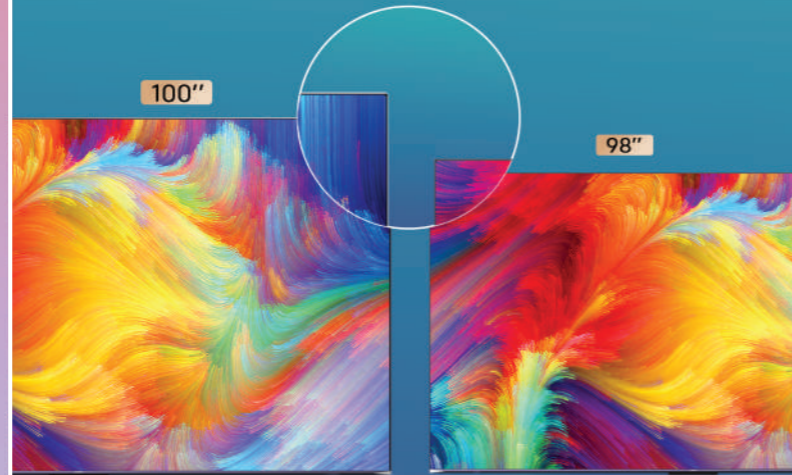

MAX Screen

TWO INCHES BIGGER, INFINITELY BETTER

A 100-inch TV is similar or equivalent to 264 iPhone14 screens.