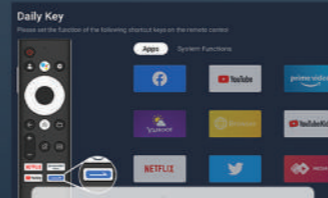

Dolby Atmos puts you in the middle of multi-dimensional space, with moving audio that flows around you.

Daily Family

SIMPLIFY YOUR TV OPERATION

In addition to the features provided by Google TV, you can also enjoy a series of self-developed functions by SKYWORTH, which makes the viewing experience for TV users simpler, smoother, and more convenient.

Daily Shortcuts
Collection of commonly used Settings in the floating window. Just press 'source' to access.

Daily Key
Personalize your Daily Key of remote control with any function for direct one-click.