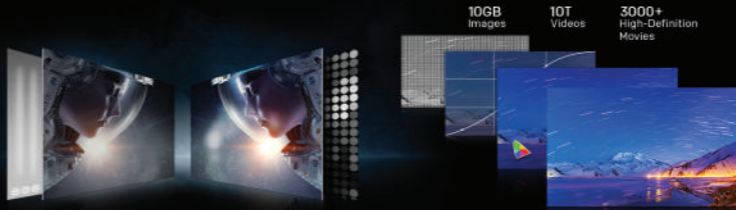

HOME CINEMA

Enjoy home cinematic watching experience with the infinite 100-inch max screen.

LOCAL DIMMING SKYWORTH PICTURE QUALITY RATED 30+ Chameleon Extreme 3.0 Dolby Vision HDR 10+

HUNDREDS OF LOCAL DIMMING ZONES, CAPTURE MORE DETAILS DISPLAY THE BEAUTY OF NATURE

The LED adjusts its power and intensity much more precisely in line with the scene, to improve contrast resolution. The LED adjusts its power and intensity much more precisely in line with the scene, to improve contrast resolution.

Chameleon Extreme 3.0 Dolby Vision HDR 10+

THE MASTERMIND BEHIND LIFE LIKE VISUALS REAL VISION, REAL WORLD

Experience all movies and live sports transformed into higher resolution. AI-powered Chameleon Extreme 3.0 upgrades your content frame by frame. With the current highest HDR technology on the market - Dolby Vision and HDR 10+, it delivers stunning bright highlights, vibrant colors, and vivid details.