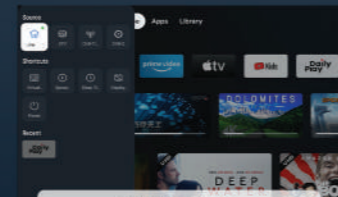

Dolby Atmos puts you in the middle of multi-dimensional space, with moving audio that flows around you.

Daily Family

SIMPLIFY YOUR TV OPERATION

In addition to the features provided by Google TV, you can also enjoy a series of self-developed functions by SKYWORTH, which makes the viewing experience for TV users simpler, smoother, and more convenient.

Daily Shortcuts
Collection of commonly used Settings in the floating window. Just press 'source' to access.

Daily Key
Personalize your Daily Key of remote control with any function for direct one-click.