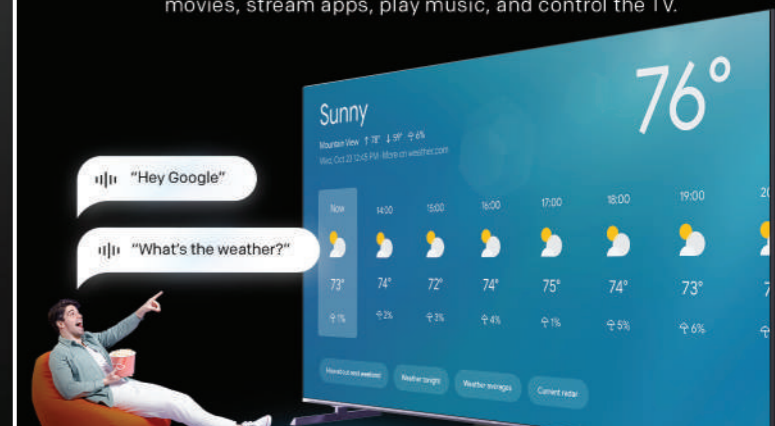

FASTER, SMOOTHER, BETTER

VRR

NO TEARING, NO STUTTERING. JUST GAMING

HDMI 2.1 ELEVATE YOUR ENTERTAINMENT

HDMI 2.1 supports 4K video at high frame rates, resulted in smoother gameplay without latency.

GAME DESIGN FOR GAME PLAYERS

Game Console has functions such as frame rate display, real-time switching of HDR, and switching of sound effects.

Hey Google

FREE YOUR HANDS WITH VOICE COMMAND

Just Say "Hey Google" to start Google Assistant to find movies, stream apps, play music, and control the TV.