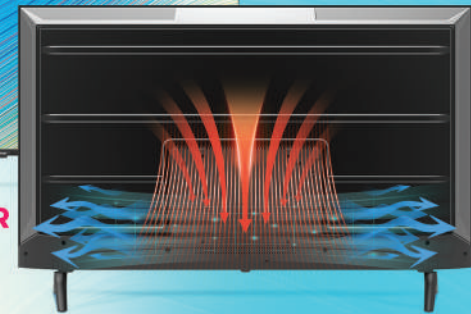

10T
VIDEOS
10GB
IMAGES
7
TUNING
MODELS

CC CAST

Wifi-free TV Cast, Screen Sharing Casting Content To The TV

40 Boundless
Screen

BOUNDLESS SCREEN 4.0

For A Immersive Viewing Experience

Boundless screen with extreme bezel less design providing a more immersive viewing experience.

METAL BACK COVER
More durable and speedy
heat dissipation

PRODUCT SPECIFICATIONS

	SUE4000	Display Size		50" 55"				
		Resolution		4K UHD				
		Design		Boundless Screen 4.0, Metal Back Cover, Integrated Bending Technology				
System	CPU	A55*4	Ecosystem	OS	Coolita 2.0	Picture	Panel	LED
	GPU	Mali G31		Voice Function	No		Picture Quality Technology	SKYWORTH PICTURE QUALITY TUNING 30+ GAME MODE SPORT MODE 4K HDR 10
	RAM	1GB		Cast	Yes			
	Memory	4GB		Apps	Youtube, Prime Video, IQIYI and more			
	Wifi	2.4G Wifi	Audio	Sound System	Dolby AUDIO	Others	Flicker Free	Low Blue Light
	Bluetooth	No		Sound Effect	Surround		Antibacterial Remote Control	
	USB Ports	2 (2.0)						
	HDMI Ports	3 (2.0)						