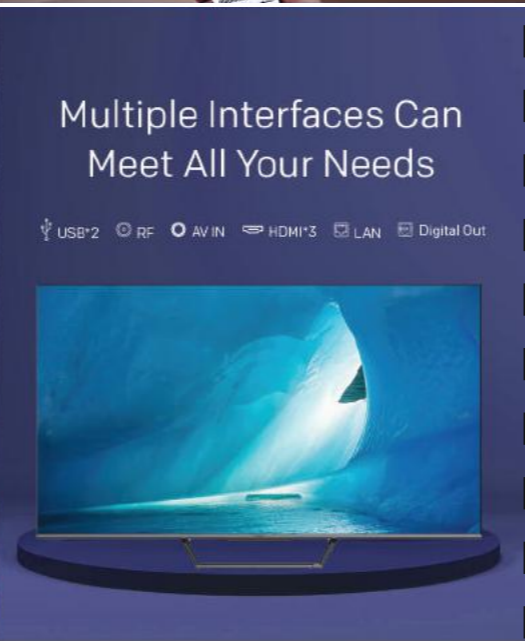

Multiple Interfaces Can Meet All Your Needs

USB*2 RF AV IN HDMI*3 LAN Digital Out

SKYWORTH | QLED+ | Google TV

TOP 10 GLOBAL TV BRAND

SKYWORTH SUE8000 50" 55" 65"
QLED EYE CARE SERIES