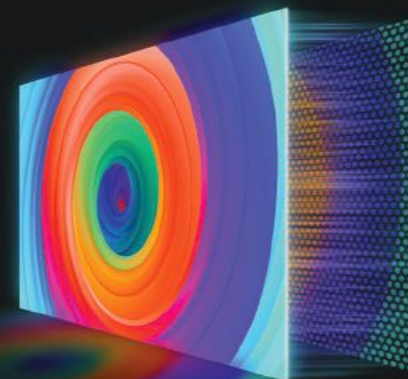

Experience Precise Reality

SKYWORTH SUE8000 uses Eco-QLED, a new generation of QD technology to improve the color of each frame accurately, restoring 1.07 billion of amazing colors.

1.07 billion Gorgeous Color, 93% DCI-P3, 47% Color Refiner