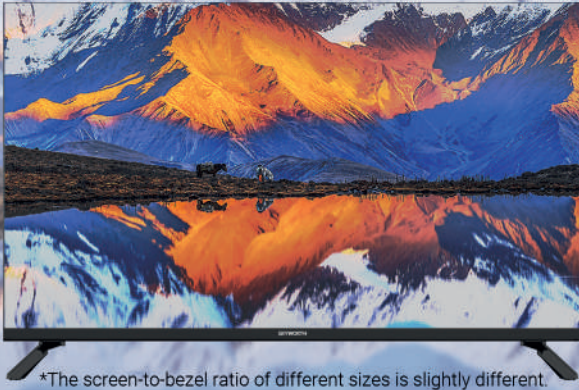

SKYWORTH
Lead the future

SKYWORTH
2018 - 2019
Global TV Brands
TOP 10

*The honor was awarded in 2019

SKYWORTH STD2000 32"40"

VISION WITH NO BOUNDARIES

Boundless Screen

Beautifully Designed To Shine

With nearly 96.6% screen-to-bezel ratio, the full screen technology provides a more immersive viewing experience.

*The screen-to-bezel ratio of different sizes is slightly different.

Brilliantly Clear Enhancer Makes Pictures Clear

It can accurately distinguish colors, compensate and adjust different colors to display the purest colors, greatly improving the quality of TV images.

Adequate Interface Meet Your Needs

HDMI 1.4x2

USB 2.0x1

AVx1

RFx1

Seamless Design

The seamless metal frame is simple, elegant, and practical.

High-Density Back Cover

Features a high-density backplane with a thickness of 0.5mm, therefore more robust and durable.

Durable Stand

PRODUCT SPECIFICATION

Model	Screen Size	32"	40"
Main	Backlight	DLED	
	AC-Input Voltage	100V-240V	
	Power Consumption(W)	60W	74W
Display	Viewing Angle	Viewing Angle Free (R/L 178°)	
	Panel	VA	
	Resolution	1366x768	1920x1080
Audio	Sound Mode	User/Standard/Music/Movie/Sports	
	Sound Technology	Dolby Digital	
	Speaker Output	2x8W	
Dimension	Size Without Stand (W*H*D)(mm)	720*81*423.4mm	892.4*77.4*506.8mm
	Size With Stand (W*H*D)(mm)	720*188.5*480.7mm	892.4*188.9*563.7mm
Weight	Net Weight(Kg)	3.5kg	5.8kg
	Gross Weight(Kg)	4.95kg	7.5kg
Connection	Antenna	1	
	Composite	1	
	USB	1	
	HDMI	2	
	LAN	N/A	
	Digital Audio Out	1	
	Earphone Jack	1	