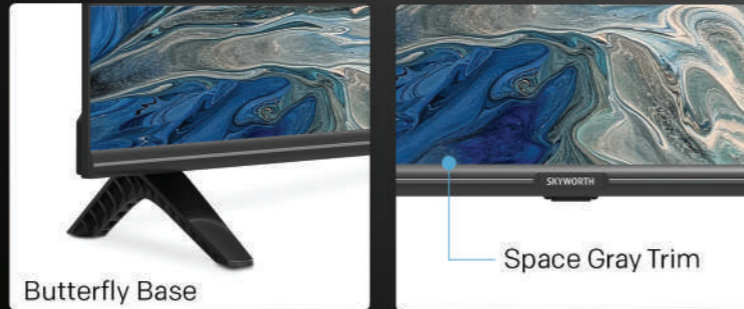

The Excellent Acoustics

Dolby Audio indulge you in multi-dimensional surround sound; just like roaming in the ocean of sound with pleasure.

Boundless Screen 4.0

Expand Your Vision

Boundless screen 4.0 and "F" shape bending design make your TV more sturdy and durable, and the ultra-high screen-to-body ratio design provides you with a larger vision.

The "F" shape bending process makes the edge width only 1mm, more than 50% lower than other models, achieving ultra-high screen ratio and dustproof effect.

More nimble and elegant

Stronger and more durable

SKYWORTH

Lead the future

Google TV

TOP GLOBAL TV BRAND

SKYWORTH STE6600 32" 40" 43"

PRODUCT SPECIFICATIONS

	STE6600	Display Size	32"	40" 43"				
		Resolution	HD	2K FHD				
		Design	Boundless Screen 4.0, All-metal Back, Butterfly Base					
System	CPU	A55*4-1.5GHz	Ecosystem	OS	Google TV	Picture	Panel	LED
	GPU	G31MP2		Voice Function	Google Assistant		Picture Quality Technology	Trochilus Extreme 2.0
	DDR	1.5GB		Smart Home	Swaiot / Google Home			Super Resolution/ Dynamic Remodel/ AI Self-Adaption/ Contrast Enhancement
	Flash	8GB		Cast	Chromecast Built-in	HDR 10		
	Wifi	5G+2.4G Wifi (2T2R)		Apps	Google Play	Game Mode		
	Bluetooth	Bluetooth 5.1		Sound System	Dolby AUDIO	Others	Flicker Free	Low Blue Light
	USB Ports	2	Sound Effect	Surround	Health Platform			
	HDMI Ports	2						