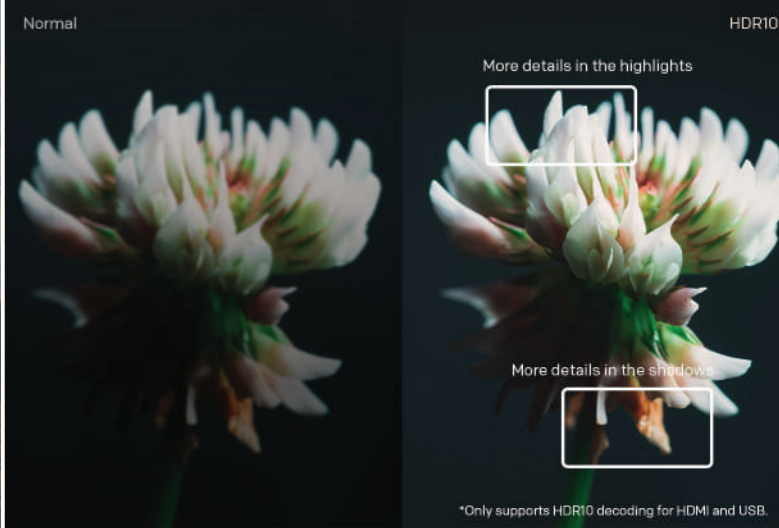

Restore True Color

Equipped with the image quality improvement technology of HDR10, SKYWORTH STE6600 provides you with a fresher blooming vision.