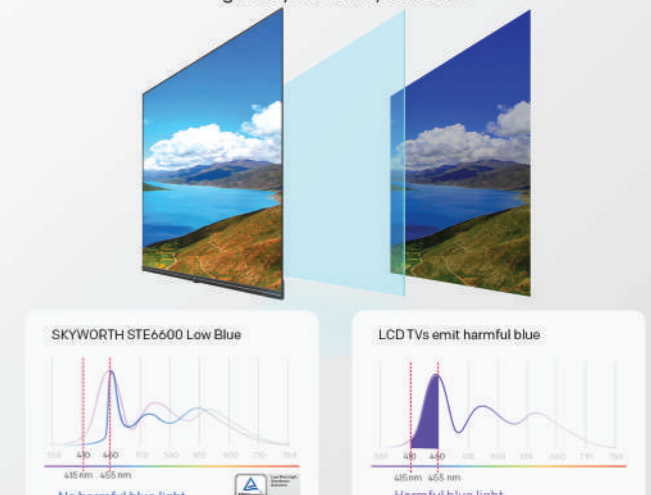

Recreate Immersive Picture Quality

SKYWORTH's unique image quality improvement technology, STE6600 uses the Trochilus Extreme Image Engine to create a more vivid and colourful picture with a greater color depth and dynamic range for an immersive picture quality experience.

Restore True Color

Equipped with the image quality improvement technology of HDR10, SKYWORTH STE6600 provides you with a fresher blooming vision.

Simplify Your TV Operation

In addition to functions of the Google system, SKYWORTH STE6600 has a unique Daily Family module to meet more needs of our consumers.

Perfect Your Viewing

SKYWORTH STE6600 adopts special bulbs, which can effectively reduce the emission of harmful blue light in the 415nm-455nm band, to better guard your family's health.

01 Kids Care

A TV Made Just for Kids