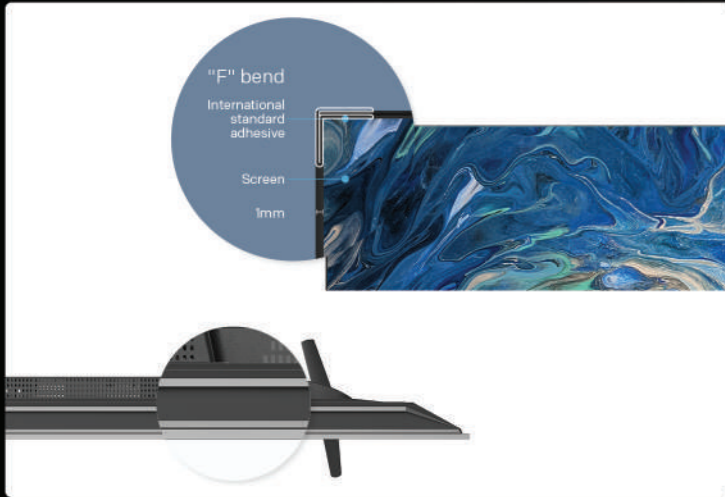

The Excellent Acoustics

Dolby Audio indulge you in multi-dimensional surround sound; just like roaming in the ocean of sound with pleasure.

Boundless Screen 4.0

Expand Your Vision

Boundless screen 4.0 and "F" shape bending design make your TV more sturdy and durable, and the ultra-high screen-to-body ratio design provides you with a larger vision.

The "F" shape bending process makes the edge width only 1mm, more than 50% lower than other models, achieving ultra-high screen ratio and dustproof effect.

More nimble and elegant

Stronger and more durable

SKYWORTH

Lead the future

Google TV

TOP GLOBAL TV BRAND

SKYWORTH STE6600 32" 40" 43"

PRODUCT SPECIFICATIONS

	STE6600	Display Size	32"	40" 43"				
		Resolution	HD	2K FHD				
		Design	Boundless Screen 4.0, All-metal Back, Butterfly Base					
System	CPU	A55*4-1.5GHz	Ecosystem	OS	Google TV	Picture	Panel	LED
	GPU	G31MP2		Voice Function	Google Assistant		Picture Quality Technology	Trochilus Extreme 2.0
	DDR	1.5GB		Smart Home	Swaiot / Google Home			Super Resolution/ Dynamic Remodel/ AI Self-Adaption/ Contrast Enhancement
	Flash	8GB		Cast	Chromecast Built-in	HDR 10		
	Wifi	5G+2.4G Wifi (2T2R)		Apps	Google Play	Game Mode		
	Bluetooth	Bluetooth 5.1		Sound System	Dolby AUDIO	Others	Flicker Free	Low Blue Light
	USB Ports	2	Sound Effect	Surround	Health Platform			
	HDMI Ports	2						