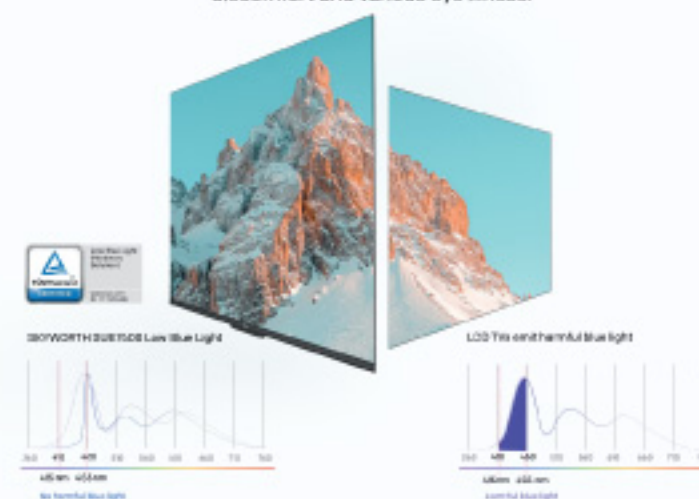

Perfect For Eye

By using special bulbs, which can effectively reduce the emission of harmful blue light in the 415nm - 455nm band, it will avoid causing discomfort and various eye illness.