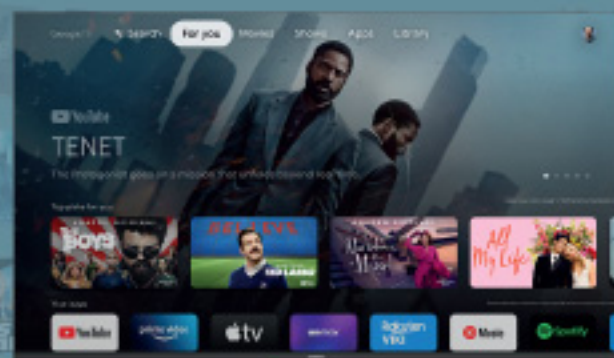

Massive Resources

Enjoy over 2,000,000 movies and TV series, millions songs of your choice, watch movies, music and games of your favourite.