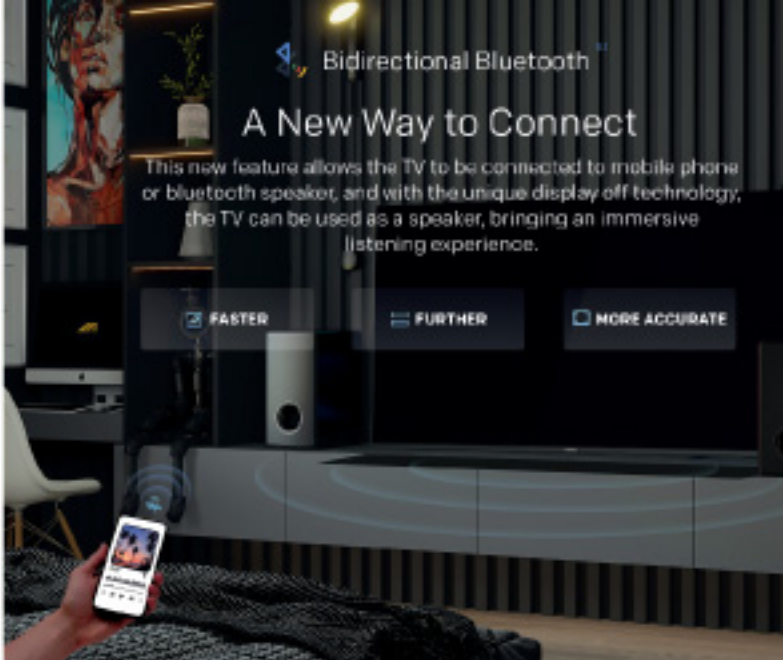

The Excellent Acoustics

With the combination of Dolby Audio and DTS surround, you will experience clear, high quality sound from multiple dimension. Hear every breath, step, and word as if you're right there in the heart of the scene.

A New Way to Connect

This new feature allows the TV to be connected to mobile phone or bluetooth speaker, and with the unique display off technology, the TV can be used as a speaker, bringing an immersive listening experience.