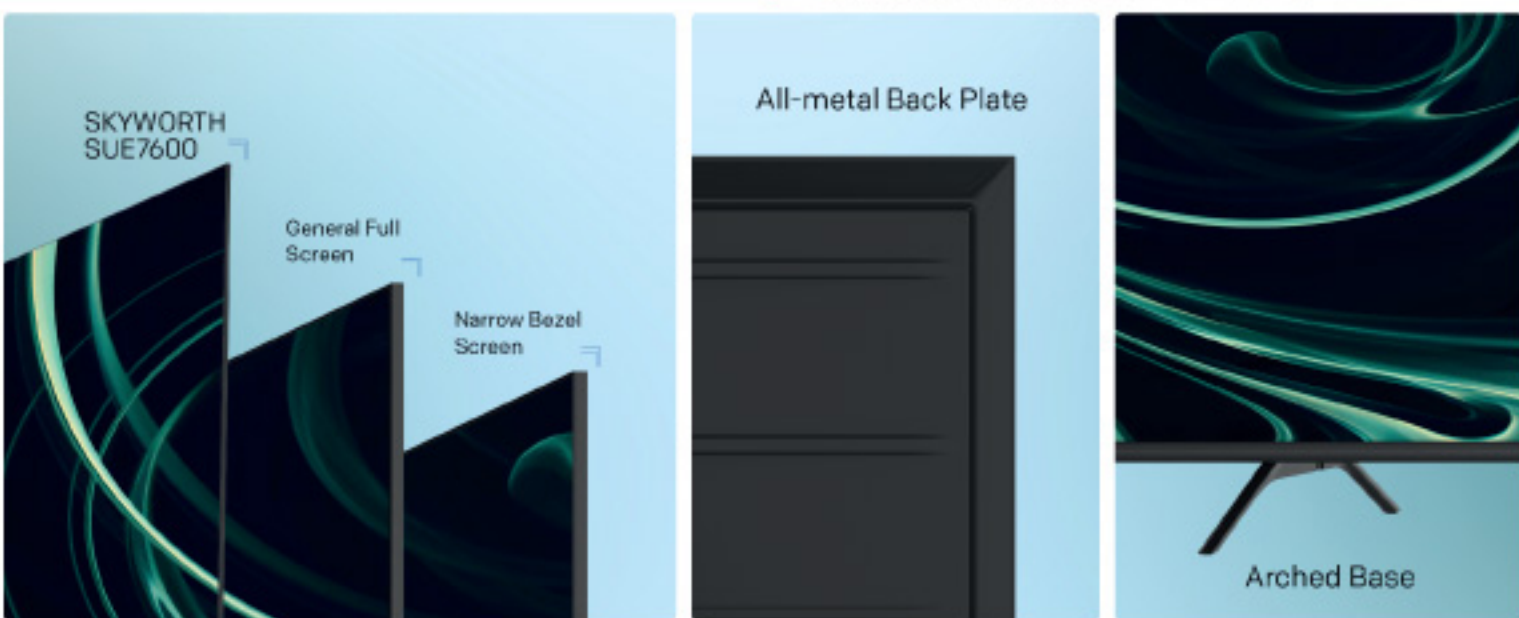

SKYWORTH
Lead the future

TOP 10 GLOBAL TV BRAND

SKYWORTH SUE7600 43" 50" 55" 65" 70" 75"
EYE CARE SERIES

PRODUCT SPECIFICATIONS

SUE7600		Display Size		43" 50" 55" 65" 70" 75"				
		Resolution		4K UHD				
		Design		Boundless Screen 4.0, All-metal Black Plate				
System	CPU	A53* 4-1.5GHz	Ecosystem	OS	Google TV	Panel	LED	
	GPU	Mali G52		Voice Function	Google Assistant		PQ Engine	Chameleon™ Extreme
	DDR	2GB		Smart Home	Home Control		Picture Quality Technology	Super Resolution/Dynamic Remodel/AI Self-Adaption/Contrast Enhancement
	Memory	16GB		Cast	Chromecast built-in	HDR10 & HLG		
	Wifi	5G+2.4G Wifi (2T2R)	Audio	APP	Google Play	Sound System	Dolby Audio	
	Bluetooth	Bluetooth 5.1		Sound Effect	Surround		Others	Eye Care
	USB Ports	2					Flicker Free/Low Blue Light/Health Platform	
	HDMI Ports	3						
	Portal	Google Play						
		43"	50"	55"	65"	70"	75"	
Size (With stand) (mm)		957*237*620mm	1109.9*237.2*712.4mm	1225.2*237.2*781.5mm	1445*283*978mm	1551.2*283*978mm	1667.9*353.1*1034.4mm	
Size (Without stand) (mm)		957*80*566mm	1109.9*91.7*651mm	1225.2*92.7*719.6mm	1445*98*638mm	1551.2*63.2*907.8mm	1667.9*63.5*964.8mm	
Net Weight (kg)		6kg	8.4kg	10.1kg	17.8kg	21.5kg	28.8kg	
Gross Weight (kg)		8.2kg	11.5kg	13.5kg	24.5kg	28.8kg	37.6kg	