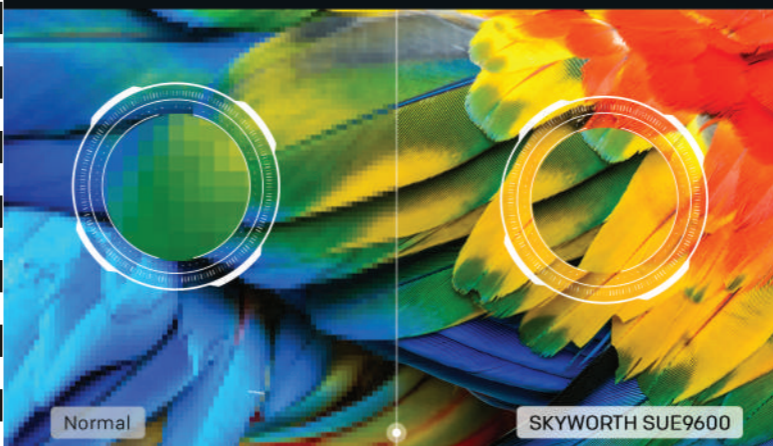

Incredible Entertainment Experience

With SKYWORTH leading Mini LED backlighting technology, SUE9600 brings you an incredible entertainment experience with the higher brightness, perfect contrast and richer colours.

Mini LED

Over a Billion Brilliant Colours

Quantum Dot technology delivers our finest picture ever. With a colour gamut 90% NTSC, Quantum Dot turns light into a breathtaking colour that stays true at any level of brightness.

Quantum Dot 100% 100%NTSC 1.07 billion Gorgeous Colour

The Mastermind Behind Lifelike Visuals

Experience all movies and live sports transformed into higher resolution. AI-powered Chameleon Extreme 3.0 upgrades your content frame by frame.

AI Super Resolution Contrast Enhancement Dynamic Noise

True Colour Restoration

With advanced HDR 10+, it further enhances the viewing experience and enables the displays to produce images more realistically and bright.

Always Outperform the Opponent

Experience real-time action with 120Hz panel and 120Hz MEMC to keep you on top of your game. Furthermore, VRR and Game Console get you in the game.

VRR HDMI 2.1 GAME

VRR NO TEARING, NO STUTTERING, JUST GAMING

HDMI 2.1 ELEVATE YOUR ENTERTAINMENT

GAME DESIGN FOR GAME PLAYERS

Hundreds of LOCAL DIMMING Zones, Capture More Details

The LED adjusts its power and intensity much more precisely in line with the scene, to improve contrast resolution.

Immersive Cinematic Experience

Watch the best movies with the immersive sound of Dolby Atmos with cinematic surround and a more realistic entertainment experience.

Personalize Your TV

Google has refined the Android TV experience with a greater emphasis on personalized content and tailored recommendations built around the viewing habits & interests.