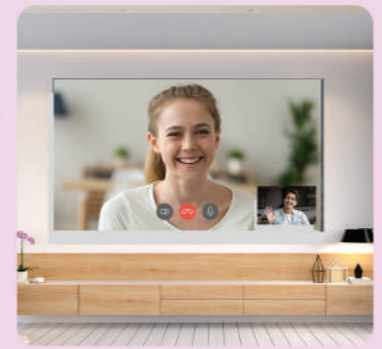

03 Google Photos

Share Your Memory

Google Photos creates photo and video highlights based on your best photos, trips you've taken, and moments you've celebrated. You can share those memories with your TV at any time.

02 Google Meet

Make the World Closer

With Google Duo, you can make high quality calls which helps you feel closer to your friends and family even if you can't be physically together.

04 Chromecast built-in

Easy Cast

With chromecast built-in, one button to cast and enjoy games, movies and screen sharing which is compatible with both Android and iOS system.

Minimal Decorative Bar

Imagine your wall becomes a window to fantasy. SUE9600 is designed to enhance the minimalist design of the living room.