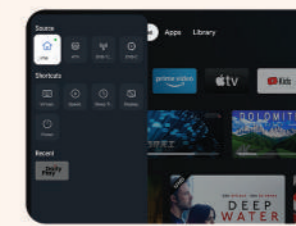

Daily Shortcuts

With Daily Family feature, SKYWORTH SUE9600 can meet a variety of your needs.