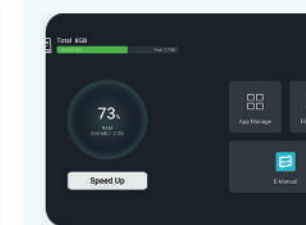

Daily Manage

It allows you to speed up your TV in real time which guarantees the smooth operation.